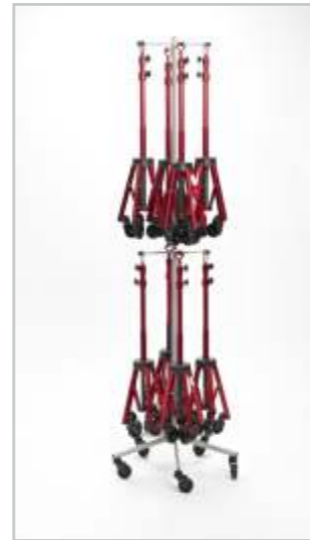

Patented

Chassis
Aluminium.

Foot
Five legs, in aluminium,
collapsible.

Handle
Removable, carry and steering
handle.

Hooks
For hanging IV-bags and storing
the IV stand. Two hooks are
standard, a pair of extra hooks are
available as an accessory.

Castors
Rolls smoothly, and very quietly.
Extremely stable and sturdy.

Colors
Red is standard color. Other colors
are available at additional cost.

Weight
3 kg.

Height/length
Lowest 88,5 cm (same when collapsed)
Highest 213 cm
The 3-sectioned model

Color samples

IV stands	Art No
VIOLETTA 3-sectioned	N1-080-3500
VIOLETTA 2-sectioned	N1-080-3500-2

Accessories	ART No
Handle	080-3003
Extra hooks, pair	080-3004
2-level rack, for 16 VIOLETTAS	080-3005
1-level rack, for 8 VIOLETTAS	080-3006

2-level rack with eight VIOLETTAS

1-level rack

1-level rack with eight VIOLETTAS

2-sectioned VIOLETTA

With a heart for health care

VIOLETTA - the IV stand

Light and portable.
A huge space saver for hospitals.
Could be stored hanging.