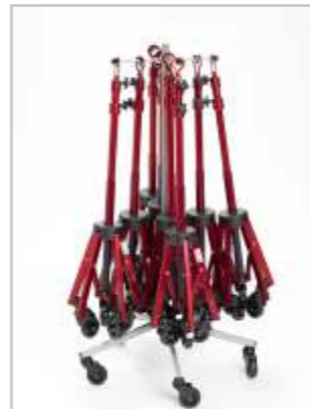

Patented

Chassis
Aluminium.

Foot
Five legs, in aluminium,
collapsible.

Handle
Removable, carry and steering
handle.

Hooks
For hanging IV-bags and storing
the IV stand. Two hooks are
standard, a pair of extra hooks are
available as an accessory.

Castors
Rolls smoothly, and very quietly.
Extremely stable and sturdy.

Colors
Red is standard color. Other colors
are available at additional cost.

Weight
3 kg.

Height/length
Lowest 88,5 cm (same when collapsed)
Highest 213 cm
The 3-sectioned model

Color samples

IV stands	Art No
VIOLETTA 3-sectioned	N1-080-3500
VIOLETTA 2-sectioned	N1-080-3500-2

Accessories	ART No
Handle	080-3003
Extra hooks, pair	080-3004
2-level rack, for 16 VIOLETTAS	080-3005
1-level rack, for 8 VIOLETTAS	080-3006

2-level rack with eight VIOLETTAS

1-level rack

1-level rack with eight VIOLETTAS

2-sectioned VIOLETTA

With a heart for health care

VIOLETTA - the IV stand

Light and portable.
A huge space saver for hospitals.
Could be stored hanging.